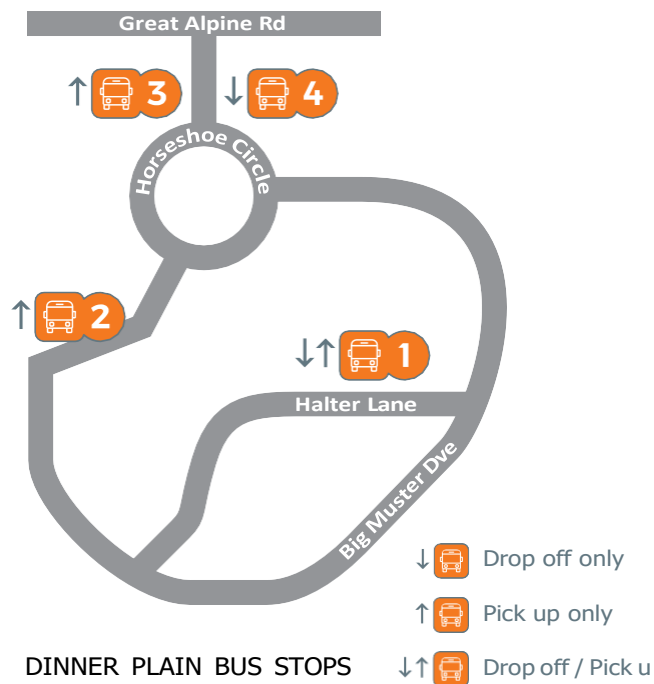

MT HOTHAM

DINNER PLAIN

BUS SERVICE

To catch a ride is simple - purchase your ticket online and have your barcode ready to present to the driver for scanning as you board.

Please note: travel from Mt Hotham to Dinner Plain is free on the Dinner Plain bus service. Tickets are only required when travelling in the direction from Dinner Plain to Mt Hotham.

Purchase online by scanning the QR code.

Tickets also available for purchase via Eftpos on the bus.

DINNER PLAIN TO MT HOTHAM

From Friday 7 June to Sunday 6 October

Stop	Staff only																
Halter Lane	6.20	6.50	7.50	8.50	9.50	10.50	11.50	12.50	13.50	14.50	15.50	16.50	17.50	18.50	19.50	20.50	21.50
Cnr Big Muster Dve, Horsehair bend	6.27	6.57	7.57	8.57	9.57	10.57	11.57	12.57	13.57	14.57	15.57	16.57	17.57	18.57	19.57	20.57	21.57
Horseshoe Circle – pick up only	6.30	7.00	8.00	9.00	10.00	11.00	12.00	13.00	14.00	15.00	16.00	17.00	18.00	19.00	20.00	21.00	22.00
Stop 14 – Staff Car Park	6.40	7.10	8.10	9.10	10.10	11.10	12.10	13.10	14.10	15.10	16.10	17.10	18.10	19.10	20.10	21.10	22.10
Stop 6 – The General	6.50	7.15	8.15	9.15	10.15	11.15	12.15	13.15	14.15	15.15	16.15	17.15	18.15	19.15	20.15	21.15	22.15
Corral Car Park	7.00	7.25	8.25	9.25	10.25	11.25	12.25	13.25	14.25	15.25	16.25	17.25	18.24	19.25	20.25	21.25	22.25

MT HOTHAM TO DINNER PLAIN

From Friday 7 June to Sunday 6 October

Stop																	
Corral Car Park	7.30	8.30	9.30	10.30	11.30	12.30	13.30	14.30	15.30	16.30	17.30	18.30	19.30	20.30	21.30	22.30	
Stop 6 – The General	7.35	8.35	9.35	10.35	11.35	12.35	13.35	14.35	15.35	16.35	17.35	18.35	19.35	20.35	21.35	22.35	
Stop 14 – Staff Car Park	7.40	8.40	9.40	10.40	11.40	12.40	13.40	14.40	15.40	16.40	17.40	18.40	19.40	20.40	21.40	22.40	
Visitor info centre – drop off only	7.50	8.50	9.50	10.50	11.50	12.50	13.50	14.50	15.50	16.50	17.50	18.50	19.50	20.50	21.50	22.50	
Halter Lane	7.50	8.50	9.50	10.50	11.50	12.50	13.50	14.50	15.50	16.50	17.50	18.50	19.50	20.50	21.50	22.50	